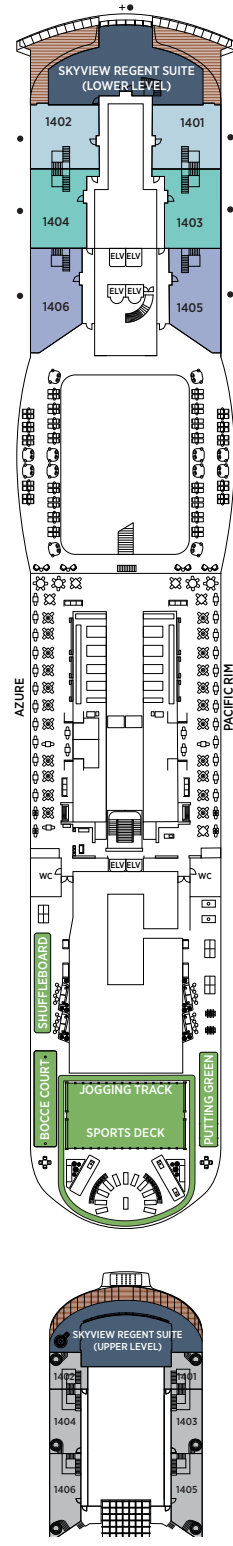

DECK 14

SKYVIEW REGENT SUITE
SKYVIEW SUITES
AZURE
PACIFIC RIM
SOLARA SPORTS DECK

DECK 15

SKYVIEW REGENT SUITE
SKYVIEW SUITES