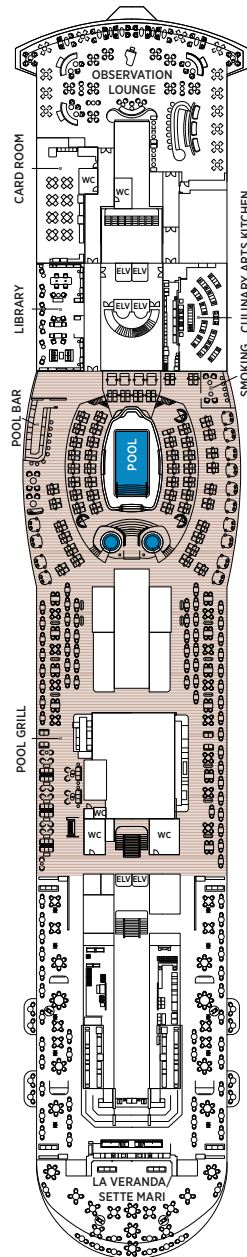

SEVEN SEAS PRESTIGE™

- ★ Bathroom features a glass-enclosed shower instead of bathtub in category HP, A, B and C
- ♿ Wheelchair accessible suites 726, 729, 731, 824, 826, 848, 851, 1136 and 1139 have shower stall instead of bathtub

DECK 5

- CONSTELLATION THEATER (UPPER)
- CONCIERGE & RECEPTION
- CRUISE SALES
- BUSINESS CENTER
- DESTINATIONS SERVICES
- MERIDIAN LOUNGE
- COFFEE CONNECTION
- COMPASS ROSE

DECK 6

DECK 7

DECK 8

- | | | | |
|-----|----------------------|----|----------------------|
| RS | SKYVIEW REGENT SUITE | A | PENTHOUSE SUITE |
| SKA | SKYVIEW AURA SUITE | B | PENTHOUSE SUITE |
| SKB | SKYVIEW LUNA SUITE | C | PENTHOUSE SUITE |
| SKC | SKYVIEW SOLA SUITE | D | CONCIERGE SUITE |
| SG | SIGNATURE SUITE | E | CONCIERGE SUITE |
| LS | GRAND LOFT SUITE | F1 | SERENITY SUITE |
| GS | GRAND SUITE | F2 | SERENITY SUITE |
| PS | PRESTIGE SUITE | G | DELUXE VERANDA SUITE |
| SS | SEVEN SEAS SUITE | H | DELUXE VERANDA SUITE |
| HP | HORIZON PENTHOUSE | | |

OVERALL LENGTH . . . 843 ft. (257m)
 BEAM (WIDTH) 114 ft. (44m)
 DRAFT 25 ft. (7.6m)
 SUITES 411
 GUESTS 822
 CREW 630
 GUEST DECKS 12
 *GROSS TONNAGE 76,550
 CRUISING SPEED 19 Knots
 SHIP'S REGISTRY Marshall Islands

*Estimated Gross Tonnage

DECK 9

DECK 10

DECK 11

CHARTREUSE
 PRIME 7
 THE STUDY

DECK 12

OBSERVATION LOUNGE
 CARD ROOM
 LIBRARY
 CULINARY ARTS KITCHEN
 POOL DECK
 POOL GRILL/POOL BAR
 LA VERANDA
 SETTE MARI

DECK 14