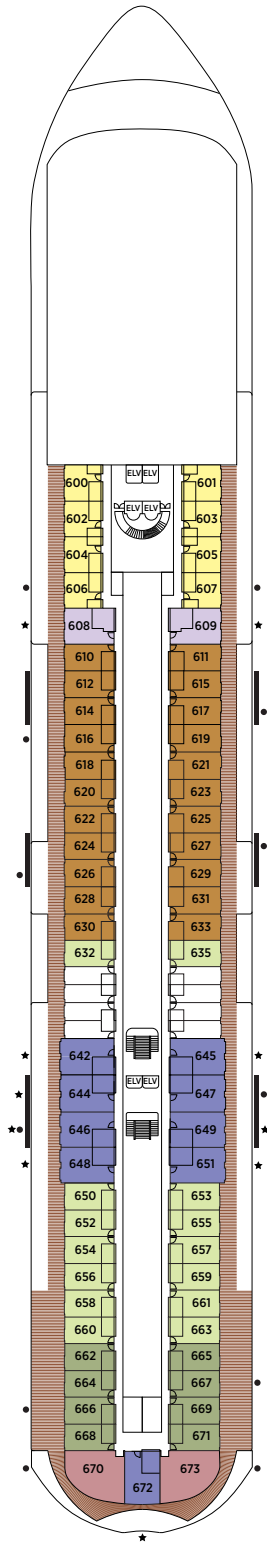

SEVEN SEAS PRESTIGE™

- ★ Bathroom features a glass-enclosed shower instead of bathtub in category HP, A, B and C
- ♿ Wheelchair accessible suites 726, 729, 731, 824, 826, 848, 851, 1136 and 1139 have shower stall instead of bathtub

- + 2-bedroom suite accommodates up to 6 guests (Up to one rollaway bed can be added to most suites, please inquire at time of booking)
- Connecting suites
- Convertible sofa bed

DECK 4

- CONSTELLATION THEATER (LOWER)
- CONNOISSEUR LOUNGE
- BOUTIQUE
- GALILEO'S BAR
- THE CASINO
- PRESTIGE LOUNGE
- SERENE SPA & WELLNESS®
- SAUNAS
- FITNESS CENTER

DECK 5

- CONSTELLATION THEATER (UPPER)
- CONCIERGE & RECEPTION
- CRUISE SALES
- BUSINESS CENTER
- DESTINATIONS SERVICES
- MERIDIAN LOUNGE
- COFFEE CONNECTION
- COMPASS ROSE

DECK 6

DECK 7

DECK 8

- | | | | |
|-----|----------------------|----|----------------------|
| RS | SKYVIEW REGENT SUITE | A | PENTHOUSE SUITE |
| SKA | SKYVIEW AURA SUITE | B | PENTHOUSE SUITE |
| SKB | SKYVIEW LUNA SUITE | C | PENTHOUSE SUITE |
| SKC | SKYVIEW SOLA SUITE | D | CONCIERGE SUITE |
| SG | SIGNATURE SUITE | E | CONCIERGE SUITE |
| LS | GRAND LOFT SUITE | F1 | SERENITY SUITE |
| GS | GRAND SUITE | F2 | SERENITY SUITE |
| PS | PRESTIGE SUITE | G | DELUXE VERANDA SUITE |
| SS | SEVEN SEAS SUITE | H | DELUXE VERANDA SUITE |
| HP | HORIZON PENTHOUSE | | |

OVERALL LENGTH . . . 843 ft. (257m)
 BEAM (WIDTH) 114 ft. (44m)
 DRAFT 25 ft. (7.6m)
 SUITES 411
 GUESTS 822
 CREW 630
 GUEST DECKS 12
 *GROSS TONNAGE 76,550
 CRUISING SPEED 19 Knots
 SHIP'S REGISTRY Marshall Islands