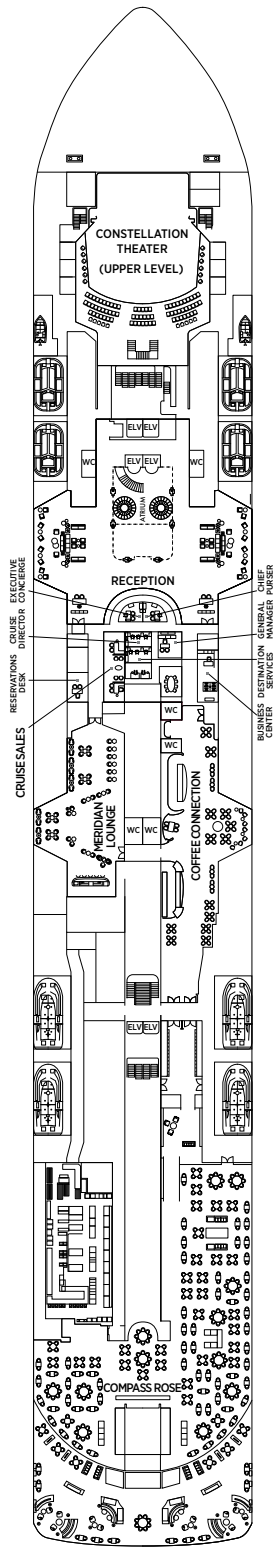

SEVEN SEAS PRESTIGE™

- ★ Bathroom features a glass-enclosed shower instead of bathtub in category HP, A, B and C
- ♿ Wheelchair accessible suites 726, 729, 731, 824, 826, 848, 851, 1136 and 1139 have shower stall instead of bathtub

- + 2-bedroom suite accommodates up to 6 guests (Up to one rollaway bed can be added to most suites, please inquire at time of booking)
- Connecting suites
- Convertible sofa bed

DECK 4

- CONSTELLATION THEATER (LOWER)
- CONNOISSEUR LOUNGE
- BOUTIQUE
- GALILEO'S BAR
- THE CASINO
- PRESTIGE LOUNGE
- SERENE SPA & WELLNESS®
- SAUNAS
- FITNESS CENTER

DECK 5

- CONSTELLATION THEATER (UPPER)
- CONCIERGE & RECEPTION
- CRUISE SALES
- BUSINESS CENTER
- DESTINATIONS SERVICES
- MERIDIAN LOUNGE
- COFFEE CONNECTION
- COMPASS ROSE

DECK 6

DECK 7

DECK 8

- | | | | |
|-----|----------------------|----|----------------------|
| RS | SKYVIEW REGENT SUITE | A | PENTHOUSE SUITE |
| SKA | SKYVIEW AURA SUITE | B | PENTHOUSE SUITE |
| SKB | SKYVIEW LUNA SUITE | C | PENTHOUSE SUITE |
| SKC | SKYVIEW SOLA SUITE | D | CONCIERGE SUITE |
| SG | SIGNATURE SUITE | E | CONCIERGE SUITE |
| LS | GRAND LOFT SUITE | F1 | SERENITY SUITE |
| GS | GRAND SUITE | F2 | SERENITY SUITE |
| PS | PRESTIGE SUITE | G | DELUXE VERANDA SUITE |
| SS | SEVEN SEAS SUITE | H | DELUXE VERANDA SUITE |
| HP | HORIZON PENTHOUSE | | |

OVERALL LENGTH . . . 843 ft. (257m)
 BEAM (WIDTH) 114 ft. (44m)
 DRAFT 25 ft. (7.6m)
 SUITES 411
 GUESTS 822
 CREW 630
 GUEST DECKS 12
 *GROSS TONNAGE 76,550
 CRUISING SPEED 19 Knots
 SHIP'S REGISTRY Marshall Islands