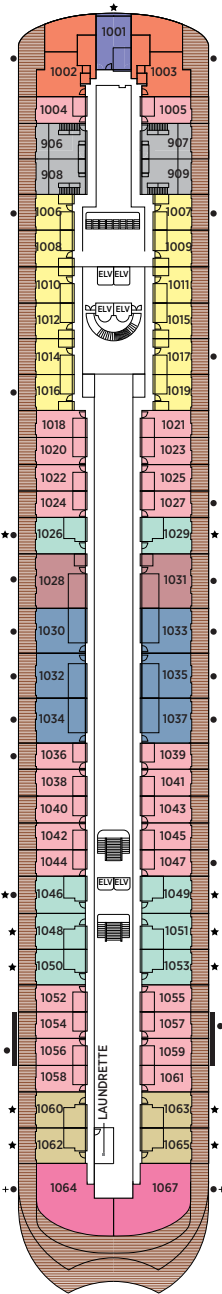

RS	SKYVIEW REGENT SUITE	A	PENTHOUSE SUITE
SKA	SKYVIEW AURA SUITE	B	PENTHOUSE SUITE
SKB	SKYVIEW LUNA SUITE	C	PENTHOUSE SUITE
SKC	SKYVIEW SOLA SUITE	D	CONCIERGE SUITE
SG	SIGNATURE SUITE	E	CONCIERGE SUITE
LS	GRAND LOFT SUITE	F1	SERENITY SUITE
GS	GRAND SUITE	F2	SERENITY SUITE
PS	PRESTIGE SUITE	G	DELUXE VERANDA SUITE
SS	SEVEN SEAS SUITE	H	DELUXE VERANDA SUITE
HP	HORIZON PENTHOUSE		

OVERALL LENGTH . . . 843 ft. (257m)
BEAM (WIDTH) . . . . . 114 ft. (44m)
DRAFT . . . . . 25 ft. (7.6m)
SUITES 411
GUESTS 822
CREW 630
GUEST DECKS 12
*GROSS TONNAGE 76,550
CRUISING SPEED . . . . 19 Knots
SHIP'S REGISTRY . . . . Marshall Islands

*Estimated Gross Tonnage

DECK 10

CHARTREUSE
PRIME 7
THE STUDY

OBSERVATION LOUNGE
CARD ROOM
LIBRARY
CULINARY ARTS KITCHEN
POOL DECK
POOL GRILL/POOL BAR
LA VERANDA
SETTE MARI

SKYVIEW REGENT SUITE
SKYVIEW SUITES
AZURE
PACIFIC RIM
SOLARA SPORTS DECK

DECK 15

SKYVIEW REGENT SUITE
SKYVIEW SUITES