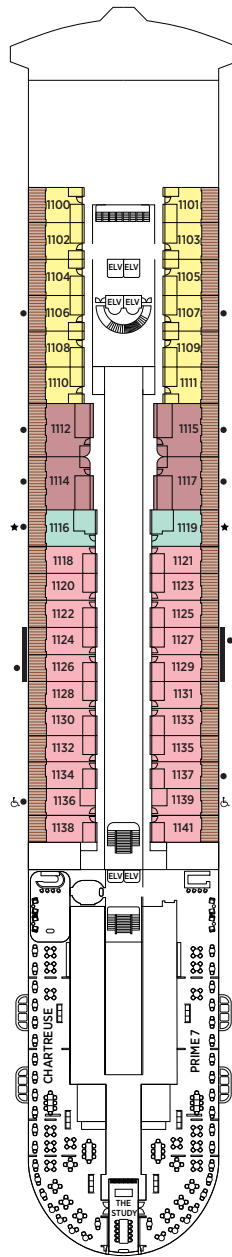

DECK 11

CHARTREUSE
PRIME 7
THE STUDY