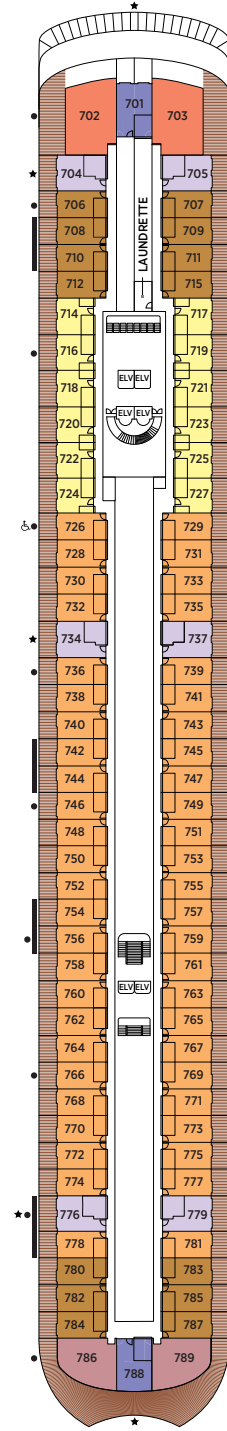

SEVEN SEAS PRESTIGE™

- ★ Bathroom features a glass-enclosed shower instead of bathtub in category HP, A, B and C
- ♿ Wheelchair accessible suites 726, 729, 731, 824, 826, 848, 851, 1136 and 1139 have shower stall instead of bathtub

- + 2-bedroom suite accommodates up to 6 guests (Up to one rollaway bed can be added to most suites, please inquire at time of booking)
- Connecting suites
- Convertible sofa bed

DECK 4

- CONSTELLATION THEATER (LOWER)
- CONNOISSEUR LOUNGE
- BOUTIQUE
- GALILEO'S BAR
- THE CASINO
- PRESTIGE LOUNGE
- SERENE SPA & WELLNESS®
- SAUNAS
- FITNESS CENTER

DECK 5

- CONSTELLATION THEATER (UPPER)
- CONCIERGE & RECEPTION
- CRUISE SALES
- BUSINESS CENTER
- DESTINATIONS SERVICES
- MERIDIAN LOUNGE
- COFFEE CONNECTION
- COMPASS ROSE

DECK 6

DECK 7

DECK 8

- | | | | |
|-----|----------------------|----|----------------------|
| RS | SKYVIEW REGENT SUITE | A | PENTHOUSE SUITE |
| SKA | SKYVIEW AURA SUITE | B | PENTHOUSE SUITE |
| SKB | SKYVIEW LUNA SUITE | C | PENTHOUSE SUITE |
| SKC | SKYVIEW SOLA SUITE | D | CONCIERGE SUITE |
| SG | SIGNATURE SUITE | E | CONCIERGE SUITE |
| LS | GRAND LOFT SUITE | F1 | SERENITY SUITE |
| GS | GRAND SUITE | F2 | SERENITY SUITE |
| PS | PRESTIGE SUITE | G | DELUXE VERANDA SUITE |
| SS | SEVEN SEAS SUITE | H | DELUXE VERANDA SUITE |
| HP | HORIZON PENTHOUSE | | |

OVERALL LENGTH . . . 843 ft. (257m)
 BEAM (WIDTH) 114 ft. (44m)
 DRAFT 25 ft. (7.6m)
 SUITES 411
 GUESTS 822
 CREW 630
 GUEST DECKS 12
 *GROSS TONNAGE 76,550
 CRUISING SPEED 19 Knots
 SHIP'S REGISTRY Marshall Islands