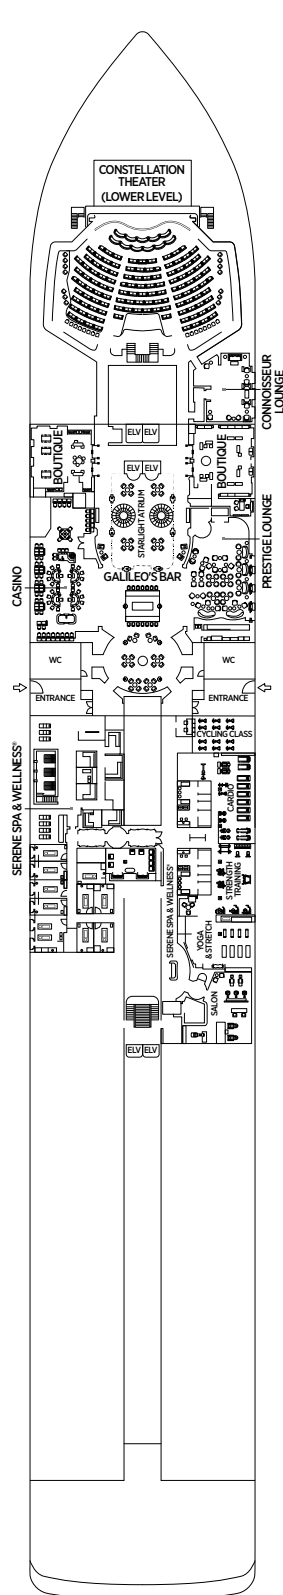

SEVEN SEAS PRESTIGE™

- ★ Bathroom features a glass-enclosed shower instead of bathtub in category HP, A, B and C
- ♿ Wheelchair accessible suites 726, 729, 731, 824, 826, 848, 851, 1136 and 1139 have shower stall instead of bathtub

- + 2-bedroom suite accommodates up to 6 guests (Up to one rollaway bed can be added to most suites, please inquire at time of booking)
- Connecting suites
- Convertible sofa bed

DECK 4

- CONSTELLATION THEATER (LOWER)
- CONNOISSEUR LOUNGE
- BOUTIQUE
- GALILEO'S BAR
- THE CASINO
- PRESTIGE LOUNGE
- SERENE SPA & WELLNESS®
- SAUNAS
- FITNESS CENTER

DECK 5

- CONSTELLATION THEATER (UPPER)
- CONCIERGE & RECEPTION
- CRUISE SALES
- BUSINESS CENTER
- DESTINATIONS SERVICES
- MERIDIAN LOUNGE
- COFFEE CONNECTION
- COMPASS ROSE

DECK 6

DECK 7

DECK 8

- | | | | |
|-----|----------------------|----|----------------------|
| RS | SKYVIEW REGENT SUITE | A | PENTHOUSE SUITE |
| SKA | SKYVIEW AURA SUITE | B | PENTHOUSE SUITE |
| SKB | SKYVIEW LUNA SUITE | C | PENTHOUSE SUITE |
| SKC | SKYVIEW SOLA SUITE | D | CONCIERGE SUITE |
| SG | SIGNATURE SUITE | E | CONCIERGE SUITE |
| LS | GRAND LOFT SUITE | F1 | SERENITY SUITE |
| GS | GRAND SUITE | F2 | SERENITY SUITE |
| PS | PRESTIGE SUITE | G | DELUXE VERANDA SUITE |
| SS | SEVEN SEAS SUITE | H | DELUXE VERANDA SUITE |
| HP | HORIZON PENTHOUSE | | |

OVERALL LENGTH . . . 843 ft. (257m)
 BEAM (WIDTH) 114 ft. (44m)
 DRAFT 25 ft. (7.6m)
 SUITES 411
 GUESTS 822
 CREW 630
 GUEST DECKS 12
 *GROSS TONNAGE 76,550
 CRUISING SPEED 19 Knots
 SHIP'S REGISTRY Marshall Islands