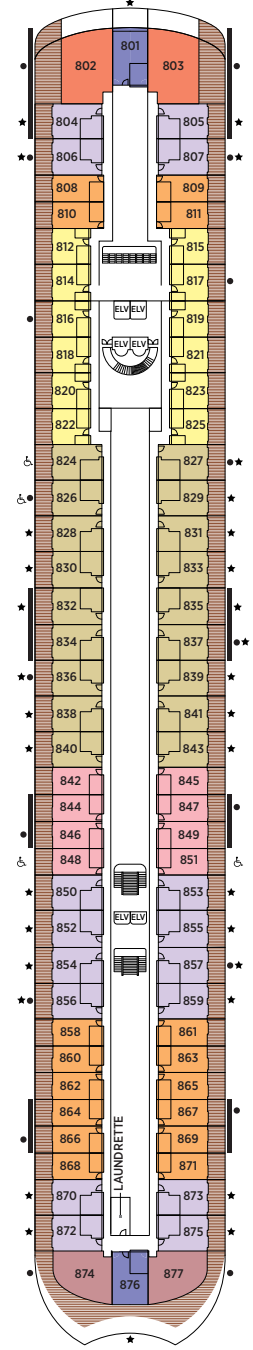

SEVEN SEAS PRESTIGE™

- ★ Bathroom features a glass-enclosed shower instead of bathtub in category HP, A, B and C
- ♿ Wheelchair accessible suites 726, 729, 731, 824, 826, 848, 851, 1136 and 1139 have shower stall instead of bathtub

- + 2-bedroom suite accommodates up to 6 guests (Up to one rollaway bed can be added to most suites, please inquire at time of booking)
- Connecting suites
- Convertible sofa bed

DECK 4

- CONSTELLATION THEATER (LOWER)
- CONNOISSEUR LOUNGE
- BOUTIQUE
- GALILEO'S BAR
- THE CASINO
- PRESTIGE LOUNGE
- SERENE SPA & WELLNESS®
- SAUNAS
- FITNESS CENTER

DECK 5

- CONSTELLATION THEATER (UPPER)
- CONCIERGE & RECEPTION
- CRUISE SALES
- BUSINESS CENTER
- DESTINATIONS SERVICES
- MERIDIAN LOUNGE
- COFFEE CONNECTION
- COMPASS ROSE

DECK 6

DECK 7

DECK 8

- | | | | |
|-----|----------------------|----|----------------------|
| RS | SKYVIEW REGENT SUITE | A | PENTHOUSE SUITE |
| SKA | SKYVIEW AURA SUITE | B | PENTHOUSE SUITE |
| SKB | SKYVIEW LUNA SUITE | C | PENTHOUSE SUITE |
| SKC | SKYVIEW SOLA SUITE | D | CONCIERGE SUITE |
| SG | SIGNATURE SUITE | E | CONCIERGE SUITE |
| LS | GRAND LOFT SUITE | F1 | SERENITY SUITE |
| GS | GRAND SUITE | F2 | SERENITY SUITE |
| PS | PRESTIGE SUITE | G | DELUXE VERANDA SUITE |
| SS | SEVEN SEAS SUITE | H | DELUXE VERANDA SUITE |
| HP | HORIZON PENTHOUSE | | |

OVERALL LENGTH . . . 843 ft. (257m)
 BEAM (WIDTH) 114 ft. (44m)
 DRAFT 25 ft. (7.6m)
 SUITES 411
 GUESTS 822
 CREW 630
 GUEST DECKS 12
 *GROSS TONNAGE 76,550
 CRUISING SPEED 19 Knots
 SHIP'S REGISTRY Marshall Islands