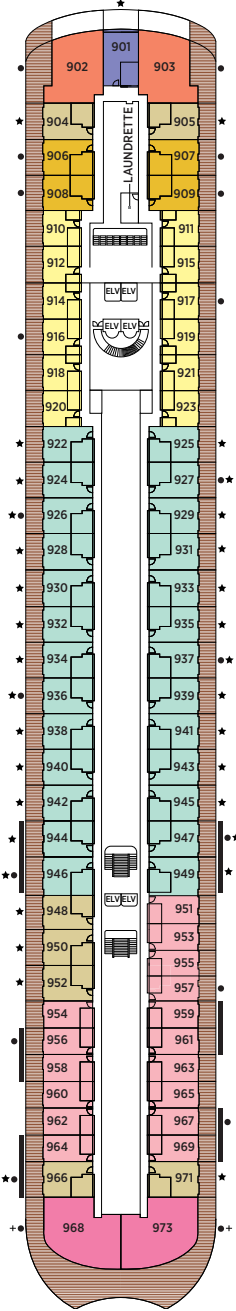

RS	SKYVIEW REGENT SUITE	A	PENTHOUSE SUITE
SKA	SKYVIEW AURA SUITE	B	PENTHOUSE SUITE
SKB	SKYVIEW LUNA SUITE	C	PENTHOUSE SUITE
SKC	SKYVIEW SOLA SUITE	D	CONCIERGE SUITE
SG	SIGNATURE SUITE	E	CONCIERGE SUITE
LS	GRAND LOFT SUITE	F1	SERENITY SUITE
GS	GRAND SUITE	F2	SERENITY SUITE
PS	PRESTIGE SUITE	G	DELUXE VERANDA SUITE
SS	SEVEN SEAS SUITE	H	DELUXE VERANDA SUITE
HP	HORIZON PENTHOUSE		

OVERALL LENGTH . . . 843 ft. (257m)
BEAM (WIDTH) . . . . . 114 ft. (44m)
DRAFT . . . . . 25 ft. (7.6m)
SUITES 411
GUESTS 822
CREW 630
GUEST DECKS 12
*GROSS TONNAGE 76,550
CRUISING SPEED . . . . 19 Knots
SHIP'S REGISTRY . . . . Marshall Islands

*Estimated Gross Tonnage

DECK 9