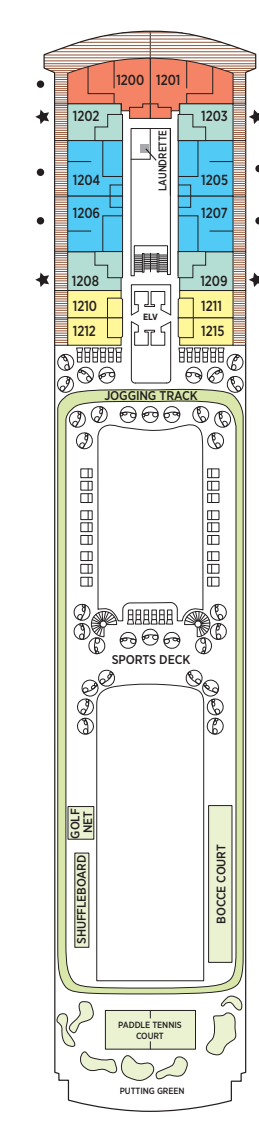

Seven Seas Splendor® DECK PLANS

OVERALL LENGTH . . . 735 ft.
 BEAM (WIDTH) 102 ft.
 DRAFT 23 ft.
 SUITES 366
 GUESTS 732
 CREW 542 International
 GUEST DECKS 10
 GROSS TONNAGE 55,498
 CRUISING SPEED 19.5 Knots
 SHIP'S REGISTRY Marshall Islands

- RS REGENT SUITE
- MS MASTER SUITE
- GS GRAND SUITE
- SP SPLENDOR SUITE
- SS SEVEN SEAS SUITE
- A PENTHOUSE SUITE
- B PENTHOUSE SUITE
- C PENTHOUSE SUITE
- D CONCIERGE SUITE
- E CONCIERGE SUITE
- F1 SUPERIOR SUITE
- F2 SUPERIOR SUITE
- G1 DELUXE VERANDA SUITE
- G2 DELUXE VERANDA SUITE
- H VERANDA SUITE

DECK 4

DECK 5

DECK 6

DECK 7

DECK 8

DECK 9

DECK 10

DECK 11

DECK 12

DECK 14

- + 2-bedroom suite accommodates up to 6 guests
- Convertible sofa bed
- ♿ Wheelchair accessible suites 822, 823 and 916 have shower stall instead of bathtub

- Connecting suites
- ★ Bathroom features a glass-enclosed shower instead of bathtub in category A, B, C, G1, G2 and H