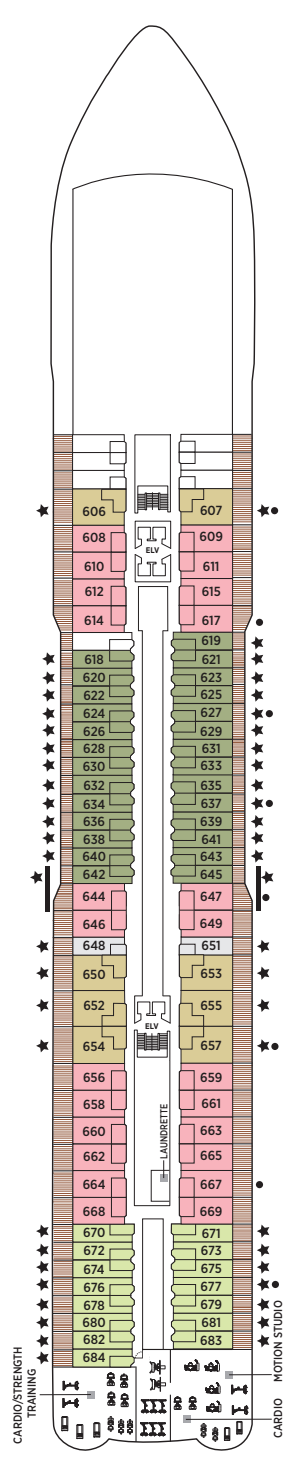

Seven Seas Splendor® DECK PLANS

OVERALL LENGTH . . . 735 ft.
 BEAM (WIDTH) 102 ft.
 DRAFT 23 ft.
 SUITES 366
 GUESTS 732
 CREW 542 International
 GUEST DECKS 10
 GROSS TONNAGE 55,498
 CRUISING SPEED 19.5 Knots
 SHIP'S REGISTRY Marshall Islands

- RS REGENT SUITE
- MS MASTER SUITE
- GS GRAND SUITE
- SP SPLENDOR SUITE
- SS SEVEN SEAS SUITE
- A PENTHOUSE SUITE
- B PENTHOUSE SUITE
- C PENTHOUSE SUITE
- D CONCIERGE SUITE
- E CONCIERGE SUITE
- F1 SUPERIOR SUITE
- F2 SUPERIOR SUITE
- G1 DELUXE VERANDA SUITE
- G2 DELUXE VERANDA SUITE
- H VERANDA SUITE

DECK 4

DECK 5

DECK 6

DECK 7

DECK 8

DECK 9

DECK 10

DECK 11

DECK 12

DECK 14

- + 2-bedroom suite accommodates up to 6 guests
- Convertible sofa bed
- ♿ Wheelchair accessible suites 822, 823 and 916 have shower stall instead of bathtub

- Connecting suites
- ★ Bathroom features a glass-enclosed shower instead of bathtub in category A, B, C, G1, G2 and H