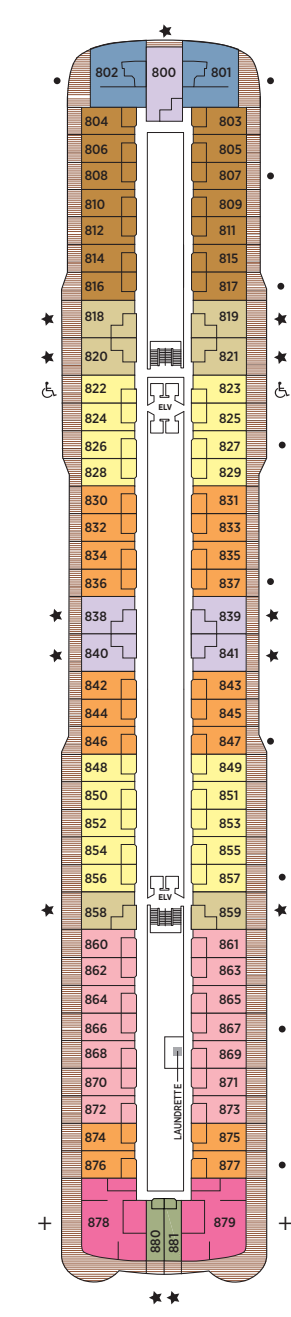

Seven Seas Splendor® DECK PLANS

OVERALL LENGTH . . . 735 ft.
 BEAM (WIDTH) 102 ft.
 DRAFT 23 ft.
 SUITES 366
 GUESTS 732
 CREW 542 International
 GUEST DECKS 10
 GROSS TONNAGE 55,498
 CRUISING SPEED 19.5 Knots
 SHIP'S REGISTRY Marshall Islands

- RS REGENT SUITE
- MS MASTER SUITE
- GS GRAND SUITE
- SP SPLENDOR SUITE
- SS SEVEN SEAS SUITE
- A PENTHOUSE SUITE
- B PENTHOUSE SUITE
- C PENTHOUSE SUITE
- D CONCIERGE SUITE
- E CONCIERGE SUITE
- F1 SUPERIOR SUITE
- F2 SUPERIOR SUITE
- G1 DELUXE VERANDA SUITE
- G2 DELUXE VERANDA SUITE
- H VERANDA SUITE

DECK 4

DECK 5

DECK 6

DECK 7

DECK 8

DECK 9

DECK 10

DECK 11

DECK 12

DECK 14

- + 2-bedroom suite accommodates up to 6 guests
- Convertible sofa bed
- ♿ Wheelchair accessible suites 822, 823 and 916 have shower stall instead of bathtub

- Connecting suites
- ★ Bathroom features a glass-enclosed shower instead of bathtub in category A, B, C, G1, G2 and H