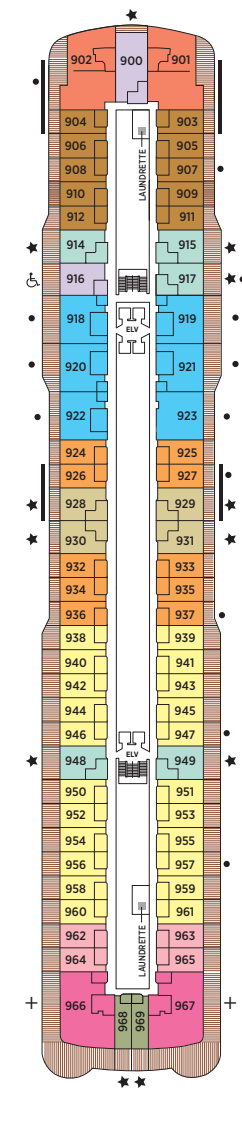

Seven Seas Splendor® DECK PLANS

OVERALL LENGTH . . . 735 ft.
 BEAM (WIDTH) 102 ft.
 DRAFT 23 ft.
 SUITES 366
 GUESTS 732
 CREW 542 International
 GUEST DECKS 10
 GROSS TONNAGE 55,498
 CRUISING SPEED 19.5 Knots
 SHIP'S REGISTRY Marshall Islands

- RS REGENT SUITE
- MS MASTER SUITE
- GS GRAND SUITE
- SP SPLENDOR SUITE
- SS SEVEN SEAS SUITE
- A PENTHOUSE SUITE
- B PENTHOUSE SUITE
- C PENTHOUSE SUITE
- D CONCIERGE SUITE
- E CONCIERGE SUITE
- F1 SUPERIOR SUITE
- F2 SUPERIOR SUITE
- G1 DELUXE VERANDA SUITE
- G2 DELUXE VERANDA SUITE
- H VERANDA SUITE

DECK 4

DECK 5

DECK 6

DECK 7

DECK 8

DECK 9

DECK 10

DECK 11

DECK 12

DECK 14

- + 2-bedroom suite accommodates up to 6 guests
- Convertible sofa bed
- ♿ Wheelchair accessible suites 822, 823 and 916 have shower stall instead of bathtub

- Connecting suites
- ★ Bathroom features a glass-enclosed shower instead of bathtub in category A, B, C, G1, G2 and H