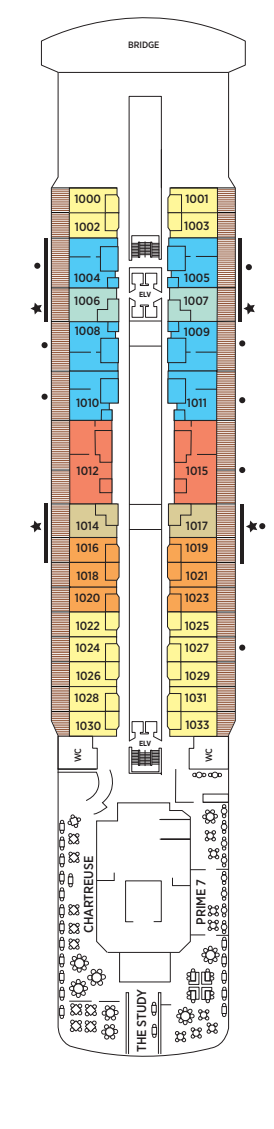

Seven Seas Splendor® DECK PLANS

OVERALL LENGTH . . . 735 ft.
 BEAM (WIDTH) 102 ft.
 DRAFT 23 ft.
 SUITES 366
 GUESTS 732
 CREW 542 International
 GUEST DECKS 10
 GROSS TONNAGE 55,498
 CRUISING SPEED 19.5 Knots
 SHIP'S REGISTRY Marshall Islands

- RS REGENT SUITE
- MS MASTER SUITE
- GS GRAND SUITE
- SP SPLENDOR SUITE
- SS SEVEN SEAS SUITE
- A PENTHOUSE SUITE
- B PENTHOUSE SUITE
- C PENTHOUSE SUITE
- D CONCIERGE SUITE
- E CONCIERGE SUITE
- F1 SUPERIOR SUITE
- F2 SUPERIOR SUITE
- G1 DELUXE VERANDA SUITE
- G2 DELUXE VERANDA SUITE
- H VERANDA SUITE

DECK 4

DECK 5

DECK 6

DECK 7

DECK 8

DECK 9

DECK 10

DECK 11

DECK 12

DECK 14

- + 2-bedroom suite accommodates up to 6 guests
- Convertible sofa bed
- ♿ Wheelchair accessible suites 822, 823 and 916 have shower stall instead of bathtub

- Connecting suites
- ★ Bathroom features a glass-enclosed shower instead of bathtub in category A, B, C, G1, G2 and H