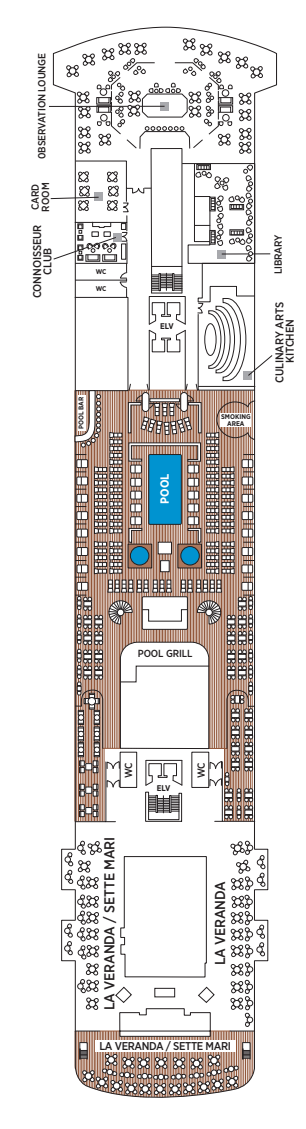

Seven Seas Splendor® DECK PLANS

OVERALL LENGTH . . . 735 ft.
 BEAM (WIDTH) 102 ft.
 DRAFT 23 ft.
 SUITES 366
 GUESTS 732
 CREW 542 International
 GUEST DECKS 10
 GROSS TONNAGE 55,498
 CRUISING SPEED 19.5 Knots
 SHIP'S REGISTRY Marshall Islands

- RS REGENT SUITE
- MS MASTER SUITE
- GS GRAND SUITE
- SP SPLENDOR SUITE
- SS SEVEN SEAS SUITE
- A PENTHOUSE SUITE
- B PENTHOUSE SUITE
- C PENTHOUSE SUITE
- D CONCIERGE SUITE
- E CONCIERGE SUITE
- F1 SUPERIOR SUITE
- F2 SUPERIOR SUITE
- G1 DELUXE VERANDA SUITE
- G2 DELUXE VERANDA SUITE
- H VERANDA SUITE

DECK 4

DECK 5

DECK 6

DECK 7

DECK 8

DECK 9

DECK 10

DECK 11

DECK 12

DECK 14

- + 2-bedroom suite accommodates up to 6 guests
- Convertible sofa bed
- ♿ Wheelchair accessible suites 822, 823 and 916 have shower stall instead of bathtub

- Connecting suites
- ★ Bathroom features a glass-enclosed shower instead of bathtub in category A, B, C, G1, G2 and H