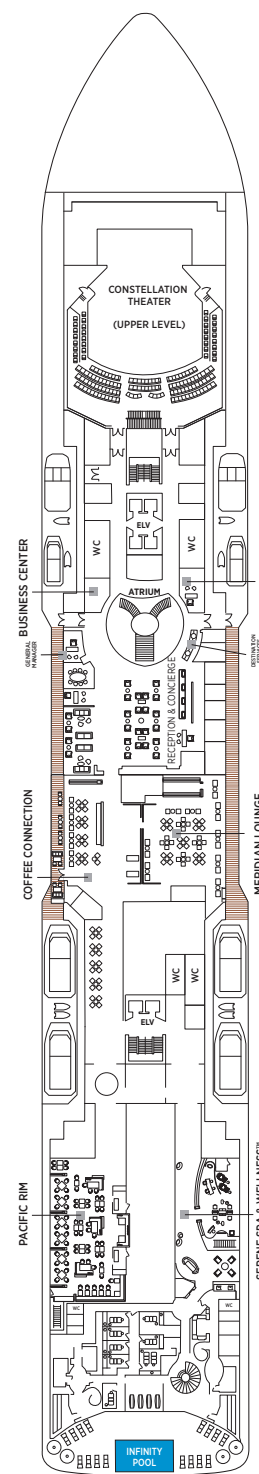

Seven Seas Splendor® DECK PLANS

OVERALL LENGTH . . . 735 ft.
 BEAM (WIDTH) 102 ft.
 DRAFT 23 ft.
 SUITES 366
 GUESTS 732
 CREW 542 International
 GUEST DECKS 10
 GROSS TONNAGE 55,498
 CRUISING SPEED 19.5 Knots
 SHIP'S REGISTRY Marshall Islands

- RS REGENT SUITE
- MS MASTER SUITE
- GS GRAND SUITE
- SP SPLENDOR SUITE
- SS SEVEN SEAS SUITE
- A PENTHOUSE SUITE
- B PENTHOUSE SUITE
- C PENTHOUSE SUITE
- D CONCIERGE SUITE
- E CONCIERGE SUITE
- F1 SUPERIOR SUITE
- F2 SUPERIOR SUITE
- G1 DELUXE VERANDA SUITE
- G2 DELUXE VERANDA SUITE
- H VERANDA SUITE

DECK 4

DECK 5

DECK 6

DECK 7

DECK 8

DECK 9

DECK 10

DECK 11

DECK 12

DECK 14

- + 2-bedroom suite accommodates up to 6 guests
- Convertible sofa bed
- ♿ Wheelchair accessible suites 822, 823 and 916 have shower stall instead of bathtub

- Connecting suites
- ★ Bathroom features a glass-enclosed shower instead of bathtub in category A, B, C, G1, G2 and H