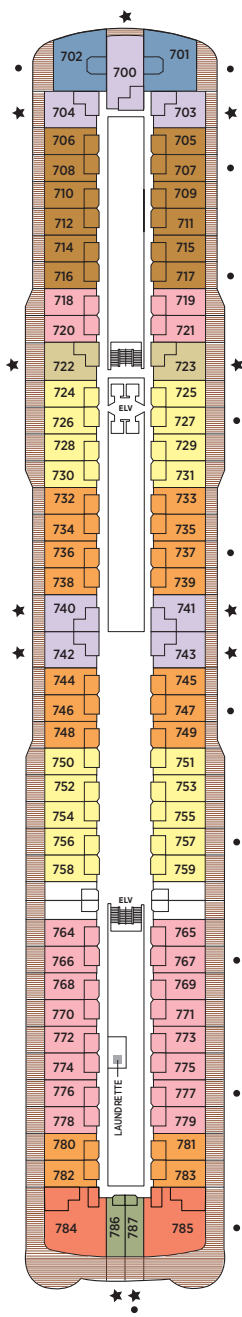

Seven Seas Splendor® DECK PLANS

OVERALL LENGTH . . . 735 ft.
 BEAM (WIDTH) 102 ft.
 DRAFT 23 ft.
 SUITES 366
 GUESTS 732
 CREW 542 International
 GUEST DECKS 10
 GROSS TONNAGE 55,498
 CRUISING SPEED 19.5 Knots
 SHIP'S REGISTRY Marshall Islands

- RS REGENT SUITE
- MS MASTER SUITE
- GS GRAND SUITE
- SP SPLENDOR SUITE
- SS SEVEN SEAS SUITE
- A PENTHOUSE SUITE
- B PENTHOUSE SUITE
- C PENTHOUSE SUITE
- D CONCIERGE SUITE
- E CONCIERGE SUITE
- F1 SUPERIOR SUITE
- F2 SUPERIOR SUITE
- G1 DELUXE VERANDA SUITE
- G2 DELUXE VERANDA SUITE
- H VERANDA SUITE

DECK 4

DECK 5

DECK 6

DECK 7

DECK 8

DECK 9

DECK 10

DECK 11

DECK 12

DECK 14

- + 2-bedroom suite accommodates up to 6 guests
- Convertible sofa bed
- ♿ Wheelchair accessible suites 822, 823 and 916 have shower stall instead of bathtub

- Connecting suites
- ★ Bathroom features a glass-enclosed shower instead of bathtub in category A, B, C, G1, G2 and H