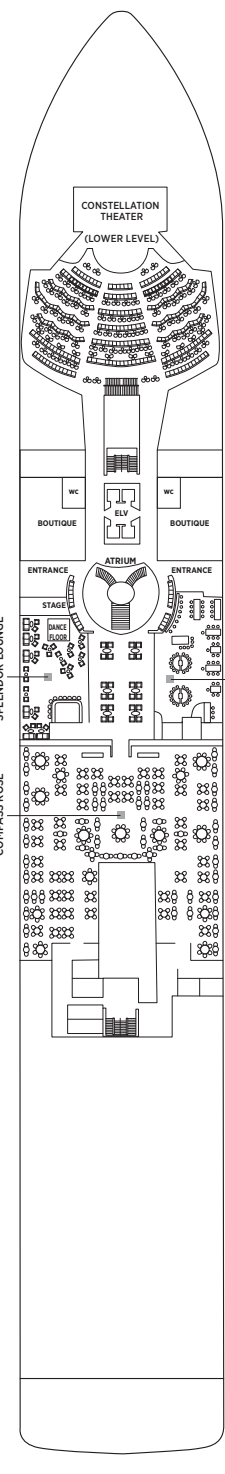

Seven Seas Splendor® DECK PLANS

OVERALL LENGTH . . . 735 ft.
 BEAM (WIDTH) 102 ft.
 DRAFT 23 ft.
 SUITES 366
 GUESTS 732
 CREW 542 International
 GUEST DECKS 10
 GROSS TONNAGE 55,498
 CRUISING SPEED 19.5 Knots
 SHIP'S REGISTRY Marshall Islands

- RS REGENT SUITE
- MS MASTER SUITE
- GS GRAND SUITE
- SP SPLENDOR SUITE
- SS SEVEN SEAS SUITE
- A PENTHOUSE SUITE
- B PENTHOUSE SUITE
- C PENTHOUSE SUITE
- D CONCIERGE SUITE
- E CONCIERGE SUITE
- F1 SUPERIOR SUITE
- F2 SUPERIOR SUITE
- G1 DELUXE VERANDA SUITE
- G2 DELUXE VERANDA SUITE
- H VERANDA SUITE

DECK 4

DECK 5

DECK 6

DECK 7

DECK 8

DECK 9

DECK 10

DECK 11

DECK 12

DECK 14

- + 2-bedroom suite accommodates up to 6 guests
- Convertible sofa bed
- ♿ Wheelchair accessible suites 822, 823 and 916 have shower stall instead of bathtub

- Connecting suites
- ★ Bathroom features a glass-enclosed shower instead of bathtub in category A, B, C, G1, G2 and H