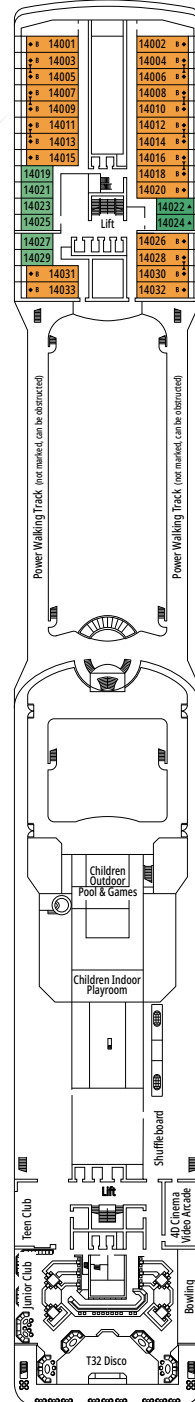

AVAILABLE UP TO SUMMER 2026