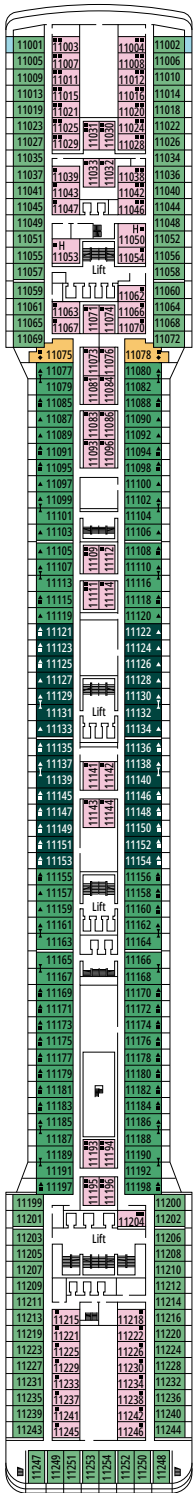

DECK PLANS & ACCOMMODATIONS

1.259 CABINS
3.223 GUESTS

RECEPTION-GUEST SERVICE

LEGEND

▲	Sofa bed
◆	Double sofa bed
■	3 rd bed is a pullman bed
■ ■	3 rd and 4 th beds are pullman beds
↔	Connecting cabins
H	Cabin for guests with disabilities or reduced mobility
B	Cabin with bathtub
BS	Cabin with bathtub and shower
⊞	Terrace with whirlpool bath
◐	Cabin with partial view
▨	Balcony with metal balustrade
▨	Balcony with half glass half metal balustrade
▨	Balcony with side view or shadow

CABIN CATEGORIES

MSC Yacht Club Royal Suite*	YC3	15
MSC Yacht Club Executive and Family Suite with Balcony*	YCT	14
MSC Yacht Club Grand Suite*	YCP	12-15
MSC Yacht Club Deluxe Suite*	YC1	14-15
MSC Yacht Club Interior Suite*	YIN	12
Premium Suite Aurea**	SL2	15
Premium Suite Aurea**	SL1	14
Junior Suite Aurea	SR1	9-12
Deluxe Balcony Aurea	BA	10-11
Premium Balcony	BL1	8-9
Deluxe Balcony	BR2	10-15
Deluxe Balcony	BR1	9
Junior Balcony	BM2	10-14
Junior Balcony	BM1	8-9
Deluxe Balcony with Partial View	BP	12
Deluxe Ocean View	OR1	5-12
Deluxe Ocean View with Obstructed View	OO	8
Junior Interior	IM2	11-12
Junior Interior	IM1	5-10

*Available as of Summer 2026

**Available up to Summer 2026

- Our ships offer the possibility of combining 2 or 3 connecting cabins.
- All cabins have one double bed convertible to two single beds, except in cabins for guests with disabilities or reduced mobility (H).
- 3rd bed available in all categories except for BM1 and BM2
- 4th bed available in all categories except for BM1, BM2 and BR1
- 5th bed available in SR1

DECK 5
SORRENTO

DECK 6
PORTOFINO

DECK 7
AMALFI

DECK 8
CAMOGLI

DECK 9
PANAREA

DECK 10
RICCIONE

LA GROTTA AZZURRA

AVAILABLE UP TO SUMMER 2026