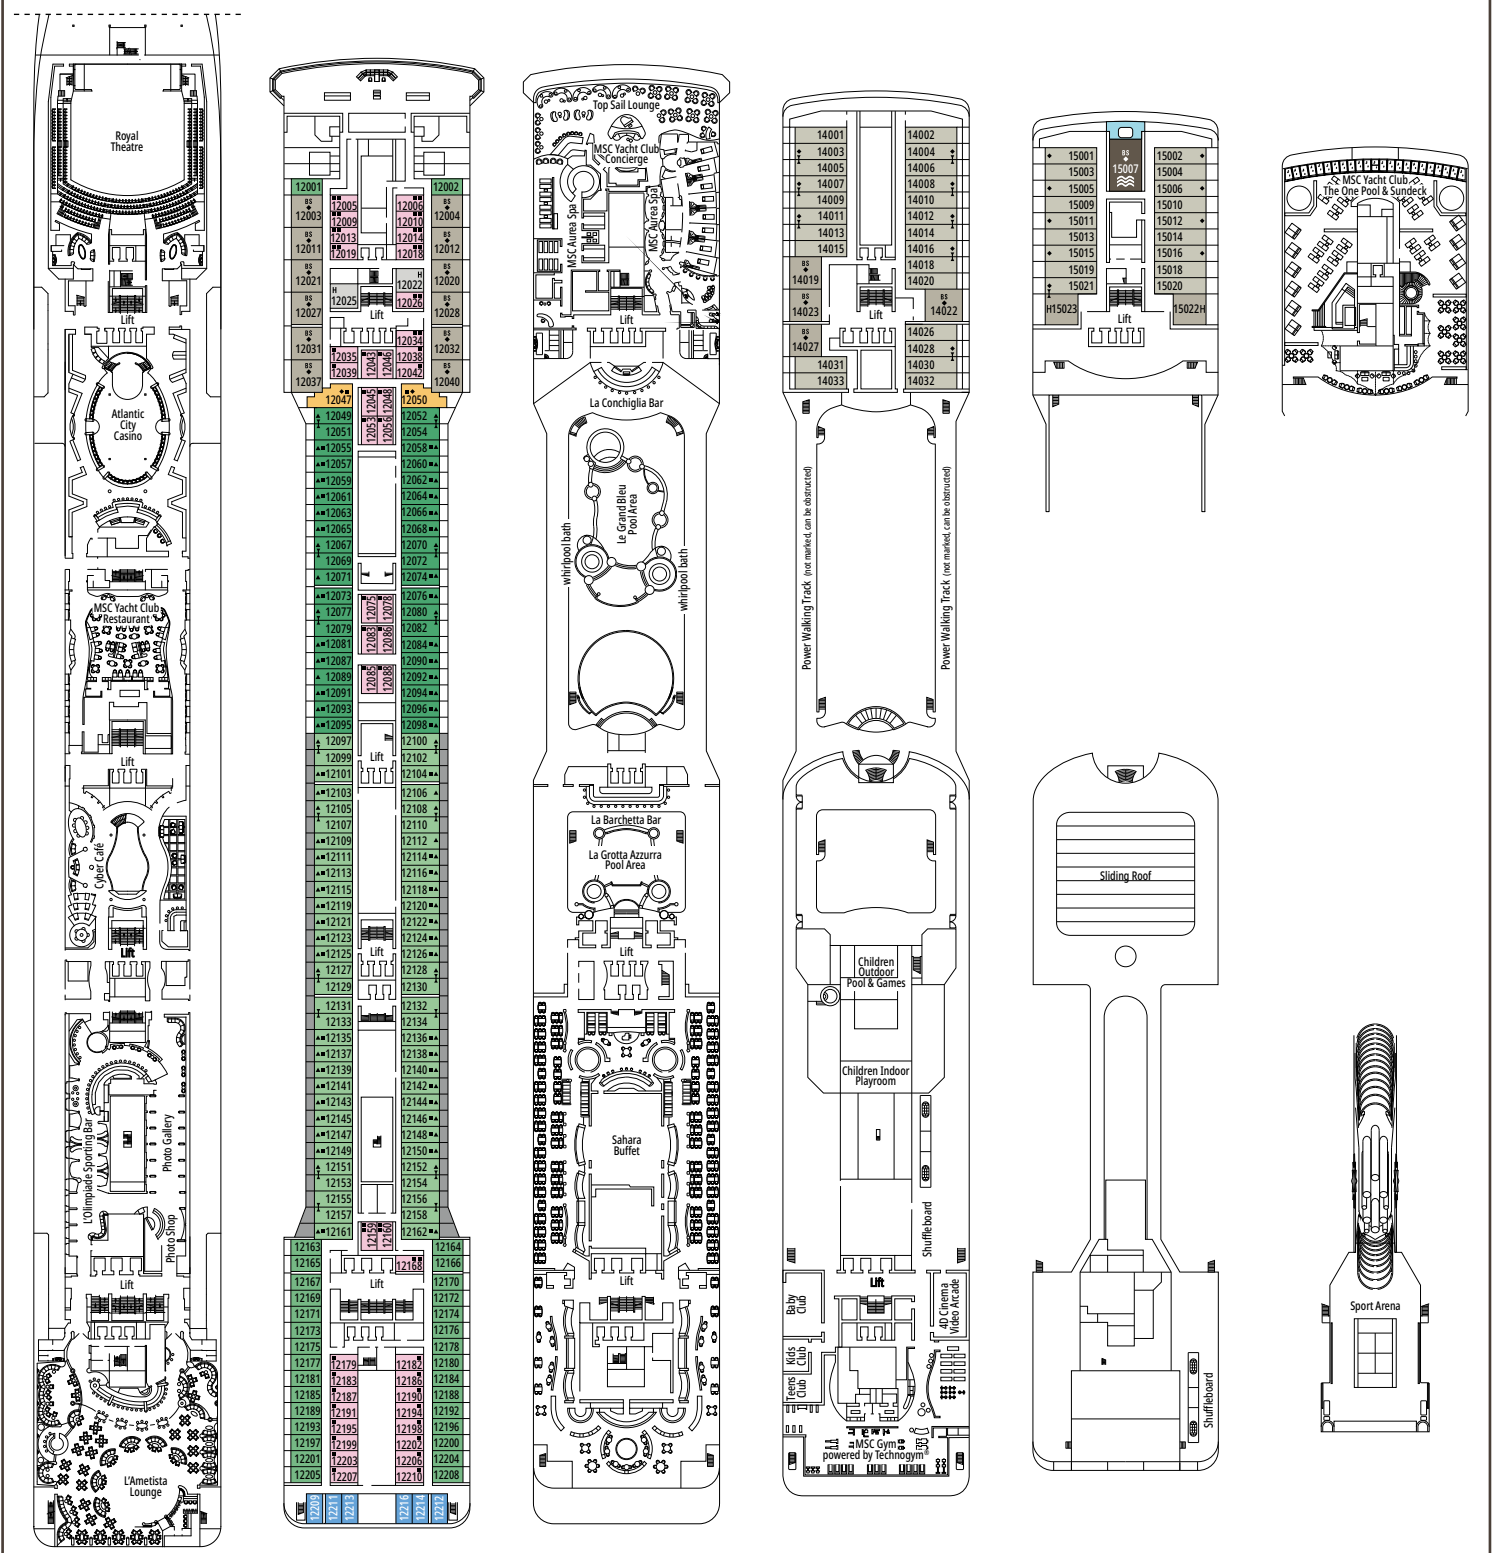

DECK 11
ISCHIA

DECK 12
PORTO VENERE

DECK 13
PORTO CERVO

DECK 14
POSITANO

DECK 15
CAPRI

DECK 16
SPORT

CHILDREN OUTDOOR POOL & GAMES

AVAILABLE AS OF SUMMER 2026

DECK 7
AMALFI

DECK 12
PORTO VENERE

DECK 13
PORTO CERVO

DECK 14
POSITANO

DECK 15
CAPRI

DECK 16
SPORT