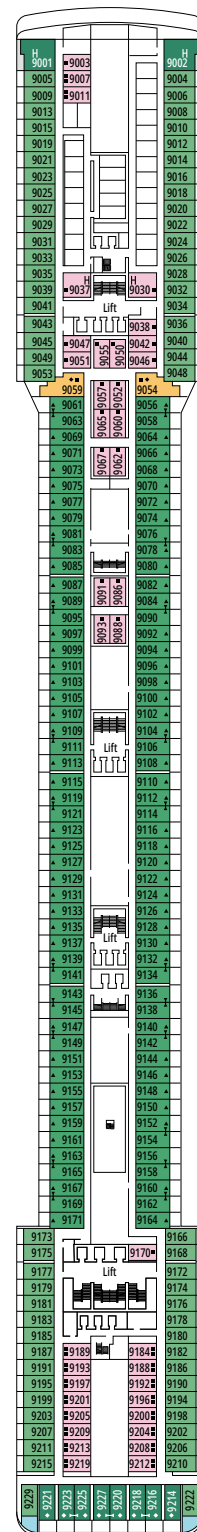

DECK PLANS & ACCOMMODATIONS

1.259 CABINS
3.223 GUESTS

RECEPTION-GUEST SERVICE

LEGEND

▲	Sofa bed
◆	Double sofa bed
■	3 rd bed is a pullman bed
■ ■	3 rd and 4 th beds are pullman beds
↔	Connecting cabins
H	Cabin for guests with disabilities or reduced mobility
B	Cabin with bathtub
BS	Cabin with bathtub and shower
⊞	Terrace with whirlpool bath
◐	Cabin with partial view
▨	Balcony with metal balustrade
▨	Balcony with half glass half metal balustrade
▨	Balcony with side view or shadow

CABIN CATEGORIES

MSC Yacht Club Royal Suite*	YC3	15
MSC Yacht Club Executive and Family Suite with Balcony*	YCT	14
MSC Yacht Club Grand Suite*	YCP	12-15
MSC Yacht Club Deluxe Suite*	YC1	14-15
MSC Yacht Club Interior Suite*	YIN	12
Premium Suite Aurea**	SL2	15
Premium Suite Aurea**	SL1	14
Junior Suite Aurea	SR1	9-12
Deluxe Balcony Aurea	BA	10-11
Premium Balcony	BL1	8-9
Deluxe Balcony	BR2	10-15
Deluxe Balcony	BR1	9
Junior Balcony	BM2	10-14
Junior Balcony	BM1	8-9
Deluxe Balcony with Partial View	BP	12
Deluxe Ocean View	OR1	5-12
Deluxe Ocean View with Obstructed View	OO	8
Junior Interior	IM2	11-12
Junior Interior	IM1	5-10

*Available as of Summer 2026

**Available up to Summer 2026

- Our ships offer the possibility of combining 2 or 3 connecting cabins.
- All cabins have one double bed convertible to two single beds, except in cabins for guests with disabilities or reduced mobility (H).
- 3rd bed available in all categories except for BM1 and BM2
- 4th bed available in all categories except for BM1, BM2 and BR1
- 5th bed available in SR1

DECK 5
SORRENTO

DECK 6
PORTOFINO

DECK 7
AMALFI

DECK 8
CAMOGLI

DECK 9
PANAREA

DECK 10
RICCIONE

LA GROTTA AZZURRA

AVAILABLE UP TO SUMMER 2026