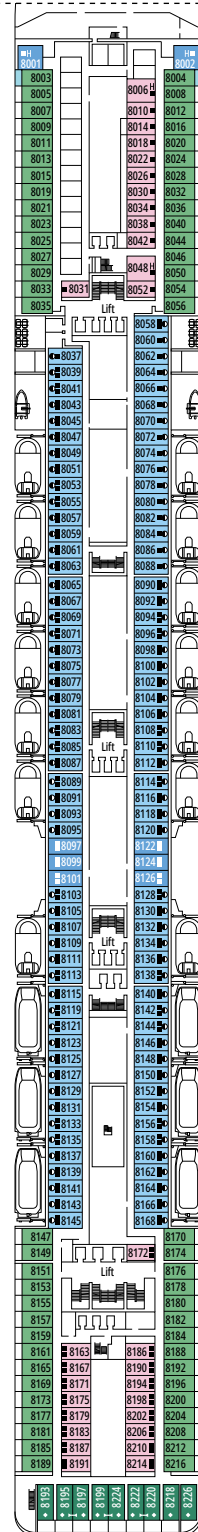

DECK 8
CAMOGLI