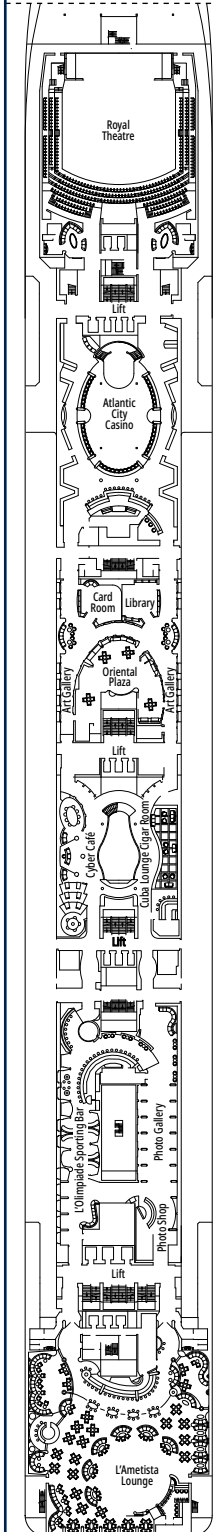

DECK 7
AMALFI