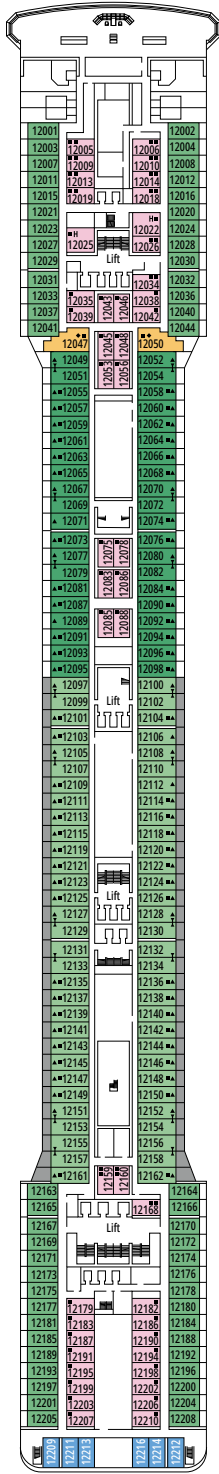

DECK 12
PORTO VENERE