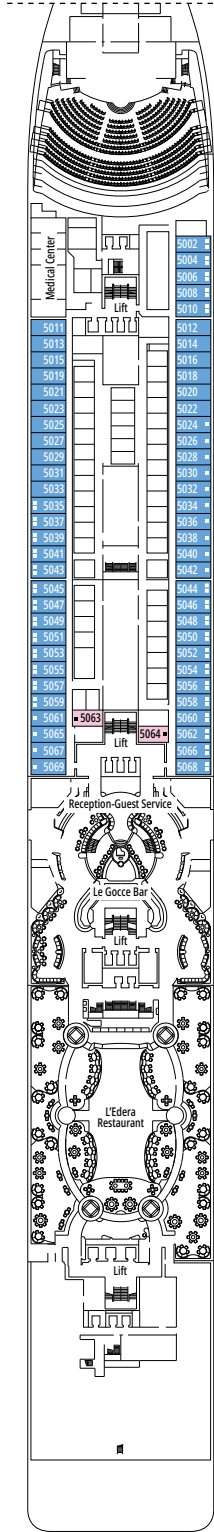

DECK PLANS & ACCOMMODATIONS

1.259 CABINS
3.223 GUESTS

RECEPTION-GUEST SERVICE

LEGEND

▲	Sofa bed
◆	Double sofa bed
■	3 rd bed is a pullman bed
■ ■	3 rd and 4 th beds are pullman beds
↔	Connecting cabins
H	Cabin for guests with disabilities or reduced mobility
B	Cabin with bathtub
BS	Cabin with bathtub and shower
⊞	Terrace with whirlpool bath
◐	Cabin with partial view
▨	Balcony with metal balustrade
▨	Balcony with half glass half metal balustrade
▨	Balcony with side view or shadow

CABIN CATEGORIES

MSC Yacht Club Royal Suite*	YC3	15
MSC Yacht Club Executive and Family Suite with Balcony*	YCT	14
MSC Yacht Club Grand Suite*	YCP	12-15
MSC Yacht Club Deluxe Suite*	YC1	14-15
MSC Yacht Club Interior Suite*	YIN	12
Premium Suite Aurea**	SL2	15
Premium Suite Aurea**	SL1	14
Junior Suite Aurea	SR1	9-12
Deluxe Balcony Aurea	BA	10-11
Premium Balcony	BL1	8-9
Deluxe Balcony	BR2	10-15
Deluxe Balcony	BR1	9
Junior Balcony	BM2	10-14
Junior Balcony	BM1	8-9
Deluxe Balcony with Partial View	BP	12
Deluxe Ocean View	OR1	5-12
Deluxe Ocean View with Obstructed View	OO	8
Junior Interior	IM2	11-12
Junior Interior	IM1	5-10

*Available as of Summer 2026

**Available up to Summer 2026

- Our ships offer the possibility of combining 2 or 3 connecting cabins.
- All cabins have one double bed convertible to two single beds, except in cabins for guests with disabilities or reduced mobility (H).
- 3rd bed available in all categories except for BM1 and BM2
- 4th bed available in all categories except for BM1, BM2 and BR1
- 5th bed available in SR1

Ship configuration, data and descriptions may be subject to change depending on the season and on the destination and must be verified at the time of booking.

QUATTRO VENTI RESTAURANT

L'OLIMPIADE

AVAILABLE UP TO
SUMMER 2026