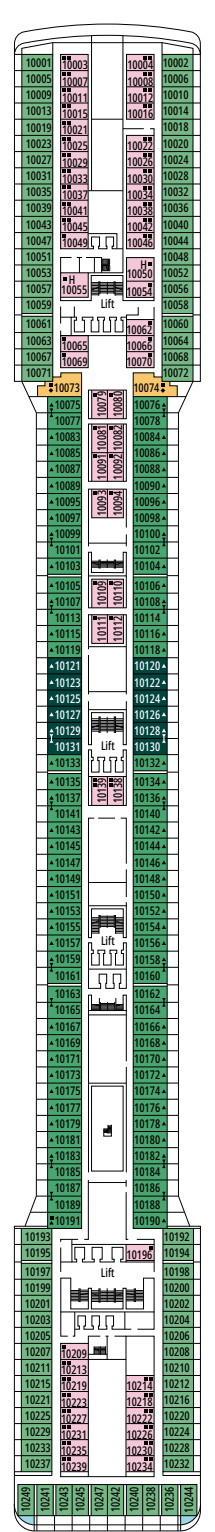

DECK 10
RICCIONE