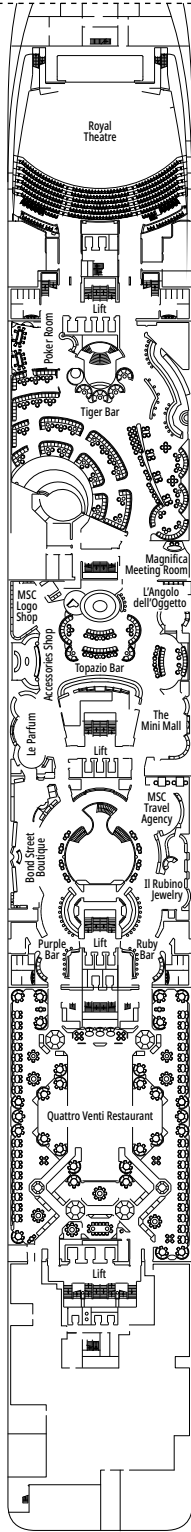

DECK 6
PORTOFINO