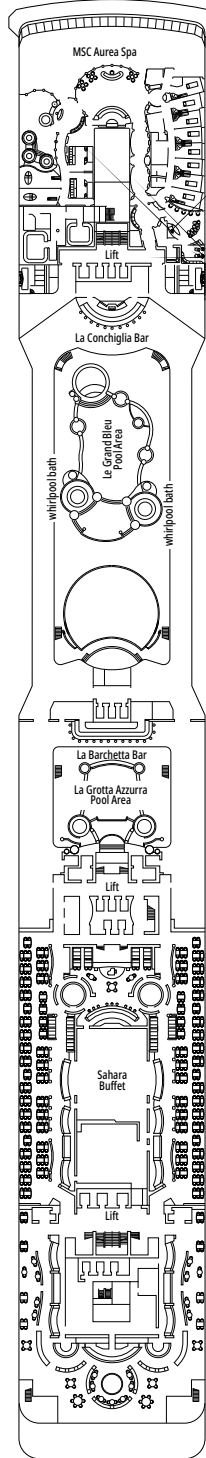

DECK 13
PORTO CERVO