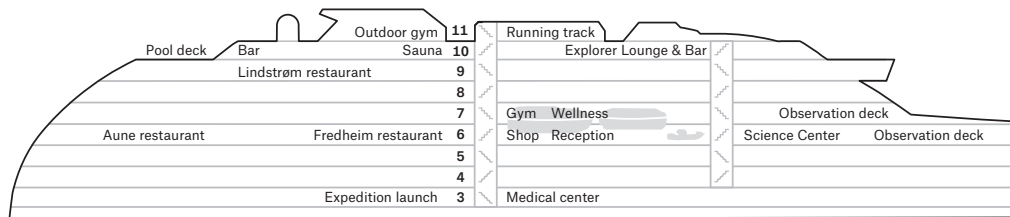

Below: Infinity pool and hot tubs. Right: Polar Outside cabin.

©OSCAR FARRERA

©AGURTXANE CONCELLON

**SHIP YARD:** Kleven Verft (N)  
**FLAG:** Norway  
**YEAR OF CONSTRUCTION:** 2019  
**GROSS TONNAGE:** 20,889 t  
**CABINS:** 265  
**OVERALL LENGTH:** 140 m  
**BEAM:** 23.6 m  
**SERVICE SPEED:** 15 knots