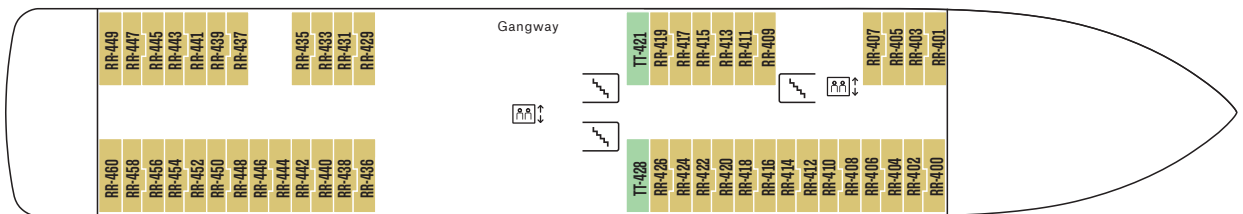

Below: Infinity pool and hot tubs. Right: Polar Outside cabin.

©OSCAR FARRERA

©AGURTXANE CONCELLON

**SHIP YARD:** Kleven Verft (N)  
**FLAG:** Norway  
**YEAR OF CONSTRUCTION:** 2019  
**GROSS TONNAGE:** 20,889 t  
**CABINS:** 265  
**OVERALL LENGTH:** 140 m  
**BEAM:** 23.6 m  
**SERVICE SPEED:** 15 knots

Deck

Scan the QR code to learn more about MS Roald Amundsen

11

10

9

8

7

6

5

4

3

Indoor area Outdoor area