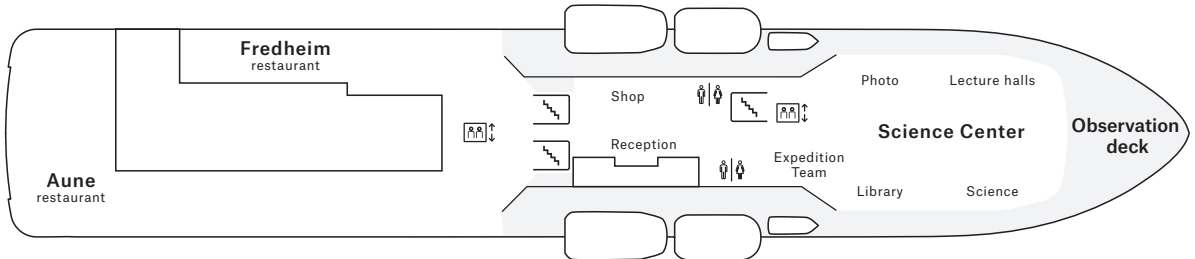

Cabins MD-701, XY-719, XY-726, TY-533 and TY-540 are adapted for guests with disabilities. These cabins may also be available for general booking. Please note: cabins with flexible sleeping arrangements have double beds as standard. To order twin beds, you must notify Hurtigruten at time of booking. Subject to change.

Deck

Scan the QR code to learn more about MS Roald Amundsen

11

10

9

8

7

6

5

4

3

Indoor area Outdoor area