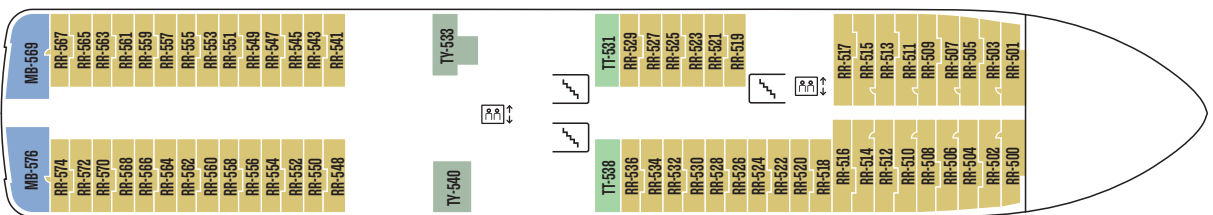

Below: Infinity pool and hot tubs. Right: Polar Outside cabin.

©OSCAR FARRERA

©AGURTXANE CONCELLON

**SHIP YARD:** Kleven Verft (N)  
**FLAG:** Norway  
**YEAR OF CONSTRUCTION:** 2019  
**GROSS TONNAGE:** 20,889 t  
**CABINS:** 265  
**OVERALL LENGTH:** 140 m  
**BEAM:** 23.6 m  
**SERVICE SPEED:** 15 knots

Deck

Scan the QR code to learn more about MS Roald Amundsen

11

10

9

8

7

6

5

4

3

Indoor area Outdoor area