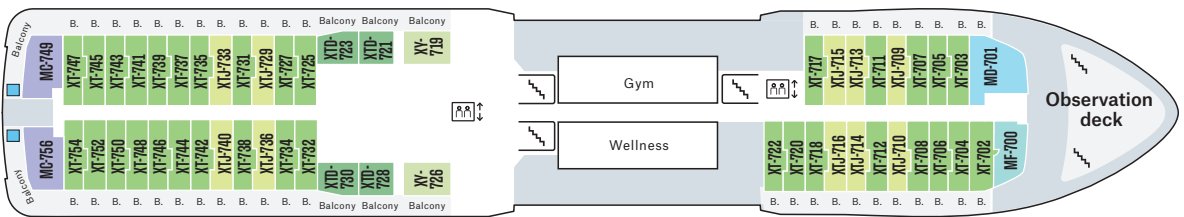

Below: Infinity pool and hot tubs. Right: Polar Outside cabin.

©OSCAR FARRERA

©AGURTXANE CONCELLON

**SHIP YARD:** Kleven Verft (N)  
**FLAG:** Norway  
**YEAR OF CONSTRUCTION:** 2019  
**GROSS TONNAGE:** 20,889 t  
**CABINS:** 265  
**OVERALL LENGTH:** 140 m  
**BEAM:** 23.6 m  
**SERVICE SPEED:** 15 knots

Deck

Scan the QR code to learn more about MS Roald Amundsen

11

10

9

8

7

6

5

4

3

Indoor area Outdoor area