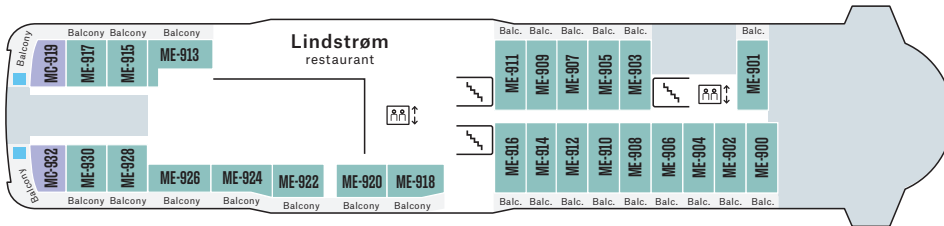

Below: Infinity pool and hot tubs. Right: Polar Outside cabin.

©OSCAR FARRERA

©AGURTXANE CONCELLON

**SHIP YARD:** Kleven Verft (N)  
**FLAG:** Norway  
**YEAR OF CONSTRUCTION:** 2019  
**GROSS TONNAGE:** 20,889 t  
**CABINS:** 265  
**OVERALL LENGTH:** 140 m  
**BEAM:** 23.6 m  
**SERVICE SPEED:** 15 knots

Deck

Scan the QR code to learn more about MS Roald Amundsen

11

10

9

8

7

6

5

4

3

Indoor area Outdoor area