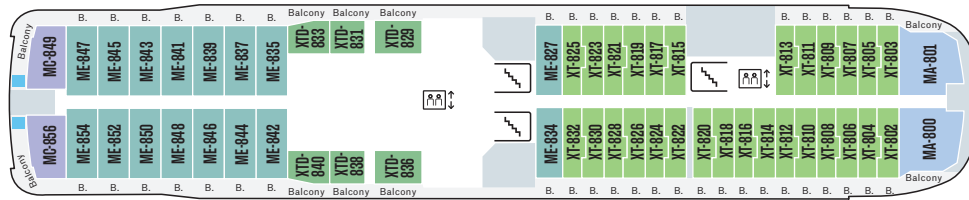

Below: Infinity pool and hot tubs. Right: Polar Outside cabin.

©OSCAR FARRERA

©AGURTXANE CONCELLON

**SHIP YARD:** Kleven Verft (N)  
**FLAG:** Norway  
**YEAR OF CONSTRUCTION:** 2019  
**GROSS TONNAGE:** 20,889 t  
**CABINS:** 265  
**OVERALL LENGTH:** 140 m  
**BEAM:** 23.6 m  
**SERVICE SPEED:** 15 knots

Deck

Scan the QR code to learn more about MS Roald Amundsen

11

10

9

8

7

6

5

4

3

Indoor area Outdoor area