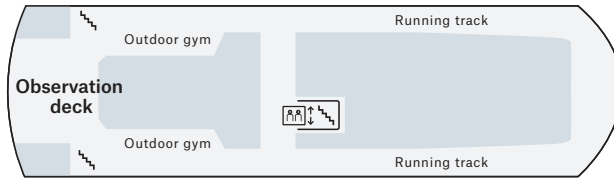

Deck

Scan the QR code to learn more about MS Roald Amundsen

11

10